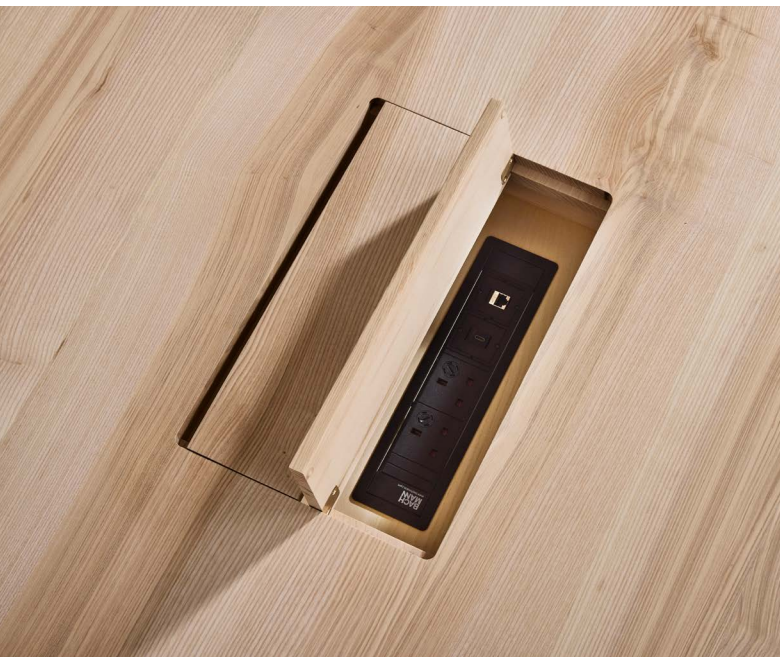

AYA Conference Table

FOSTER + PARTNERS

HINGED LID