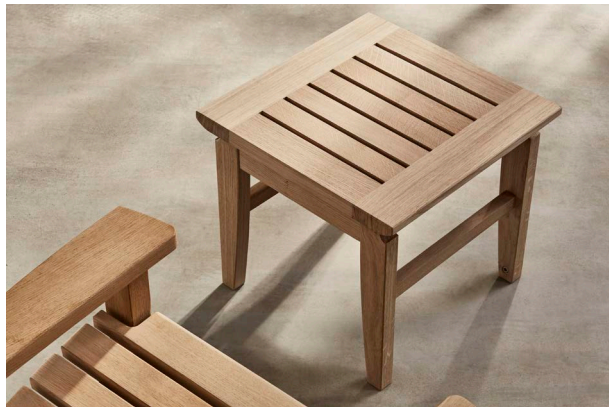

## *Chico Table*

### WALES & WALES

Materials: Solid Oak or Iroko  
Finish: Natural finish with waxed end grains  
Bespoke Options: Stainless Steel Ground Fixings